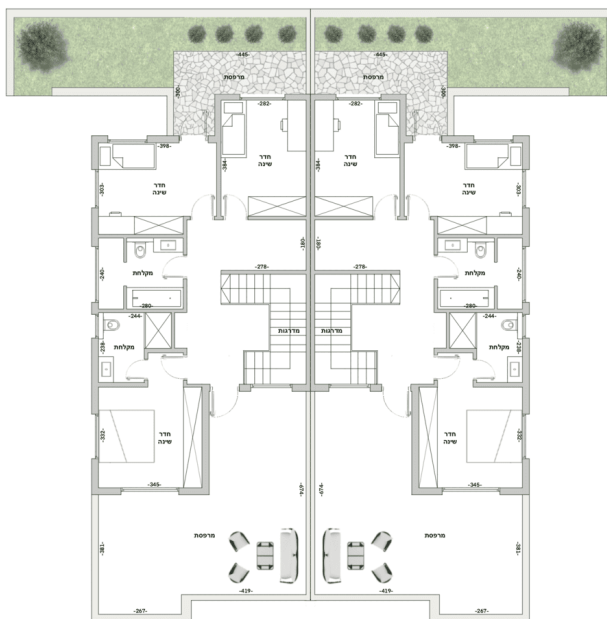

04.06.2026

TWO FAMILIES 4110-2, 186 M²

Neriya, NERY-4110-2

FIRST FLOOR

Property type

Two families

Rooms

4

Floors

1

Balcony

no

Garden

yes

Planned delivery date

4Q 2027

PRICE

₪ 3 450 000

HOUSE LOCATION

04.06.2026

EXTERIOR

INTERIOR

We're proud to introduce the next phase of our new neighborhood, which is set to become the center of Neriya. Here, 168 new housing units are being built, including garden apartments and semi-detached homes. The homes come in a range of sizes, with panoramic views of the mountains, so each family can find the perfect home.