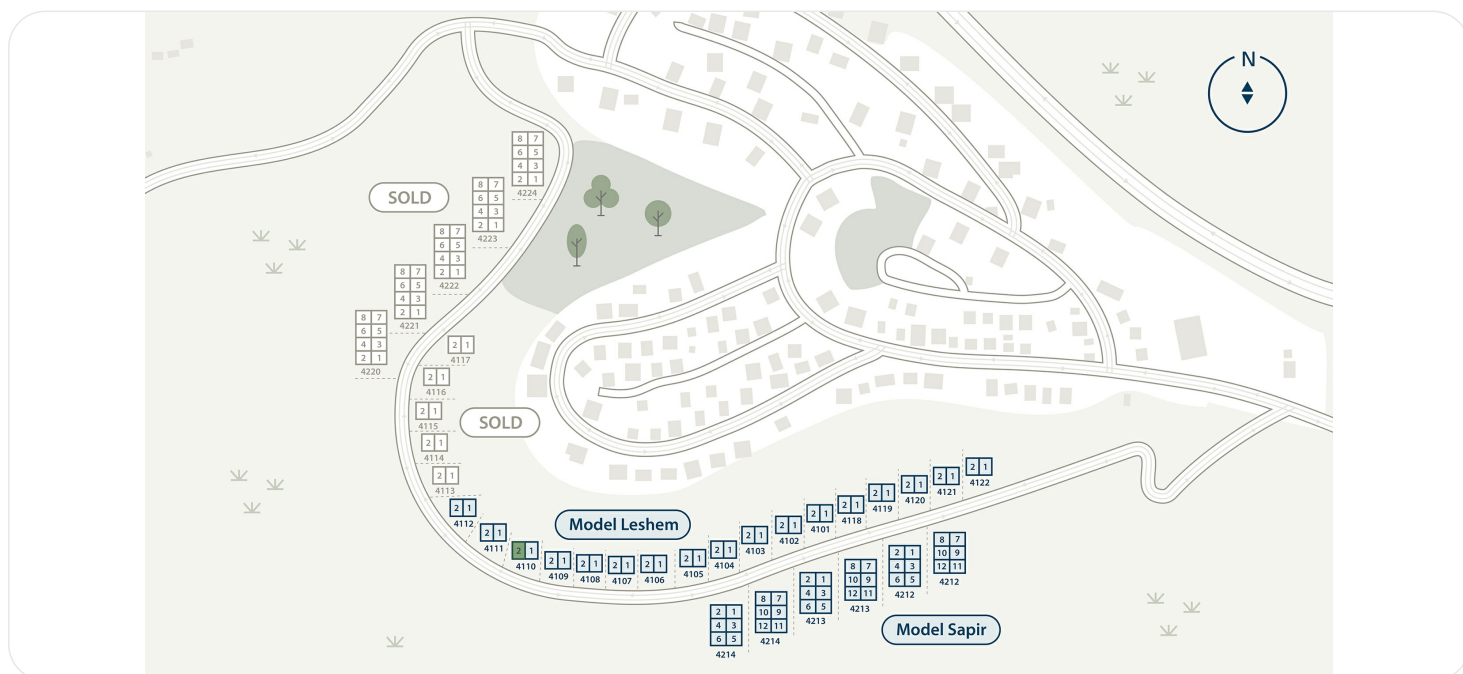

PRICE

₪ 3 450 000

HOUSE LOCATION

04.06.2026

EXTERIOR

INTERIOR

We're proud to introduce the next phase of our new neighborhood, which is set to become the center of Neriya. Here, 168 new housing units are being built, including garden apartments and semi-detached homes. The homes come in a range of sizes, with panoramic views of the mountains, so each family can find the perfect home.

[DOWNLOAD BROCHURE \(PDF\) ↓](#)

- 420 families live in this community
- 20 minutes by car from Modiin
- 2028 delivery date
- 168 residential units located here

CONTACTS

SHLOMO BEN DAVID
International Sales Manager