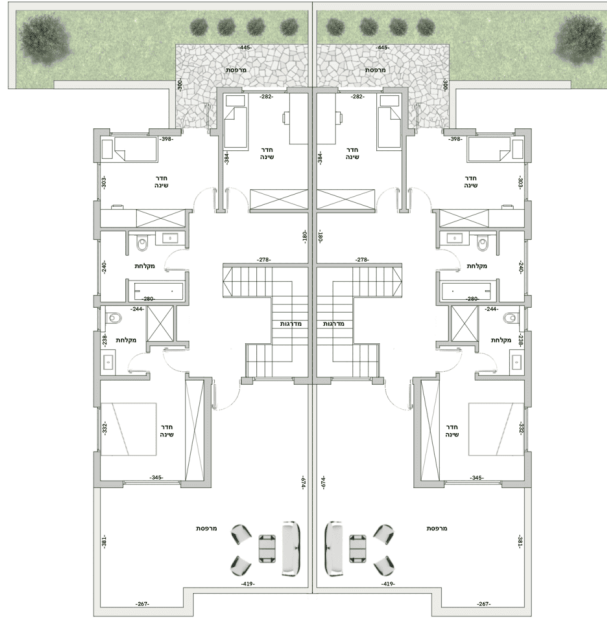

04.06.2026

TWO FAMILIES 4108-1, 186 M²

Neriya, NERY-4108-1

FIRST FLOOR

Property type

Two families

Rooms

4

Floors

1

Balcony

no

Garden

yes

Planned delivery date

4Q 2027

PRICE

₪ 3 150 000

HOUSE LOCATION

04.06.2026

EXTERIOR

INTERIOR

We're proud to introduce the next phase of our new neighborhood, which is set to become the center of Neriya. Here, 168 new housing units are being built, including garden apartments and semi-detached homes. The homes come in a range of sizes, with panoramic views of the mountains, so each family can find the perfect home.