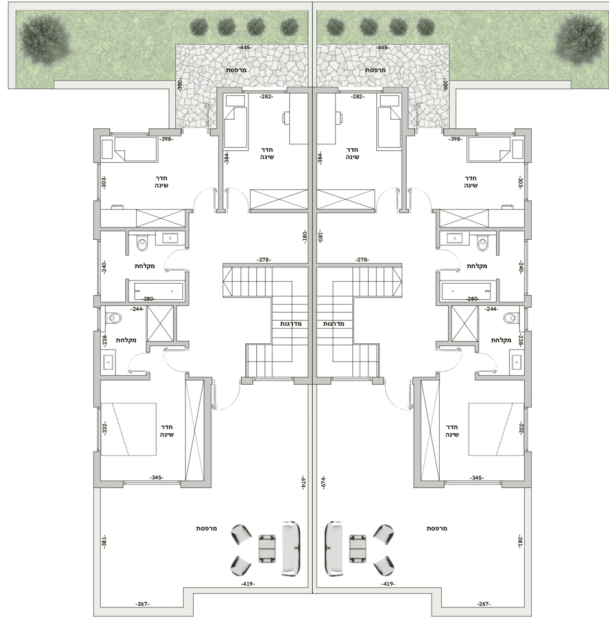

04.06.2026

TWO FAMILIES 4109-2, 186 M²

Neriya, NERY-4109-2

FIRST FLOOR

Property type

Two families

Rooms

4

Floors

1

Balcony

no

Garden

yes

Planned delivery date

4Q 2027

PRICE

₪ 3 100 000

HOUSE LOCATION

04.06.2026

EXTERIOR

INTERIOR

We're proud to introduce the next phase of our new neighborhood, which is set to become the center of Neriya. Here, 168 new housing units are being built, including garden apartments and semi-detached homes. The homes come in a range of sizes, with panoramic views of the mountains, so each family can find the perfect home.