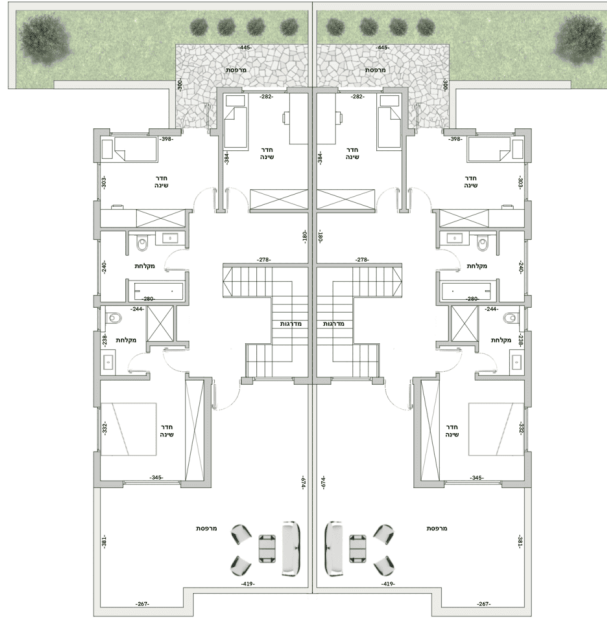

04.06.2026

TWO FAMILIES 4106, 186 M²

Neriya, NERY-4106-1

FIRST FLOOR

Property type

Two families

Rooms

4

Floors

1

Balcony

no

Garden

yes

Planned delivery date

4Q 2027

PRICE

₪ 3 550 000

HOUSE LOCATION

04.06.2026

EXTERIOR

INTERIOR

We're proud to introduce the next phase of our new neighborhood, which is set to become the center of Neriya. Here, 168 new housing units are being built, including garden apartments and semi-detached homes. The homes come in a range of sizes, with panoramic views of the mountains, so each family can find the perfect home.