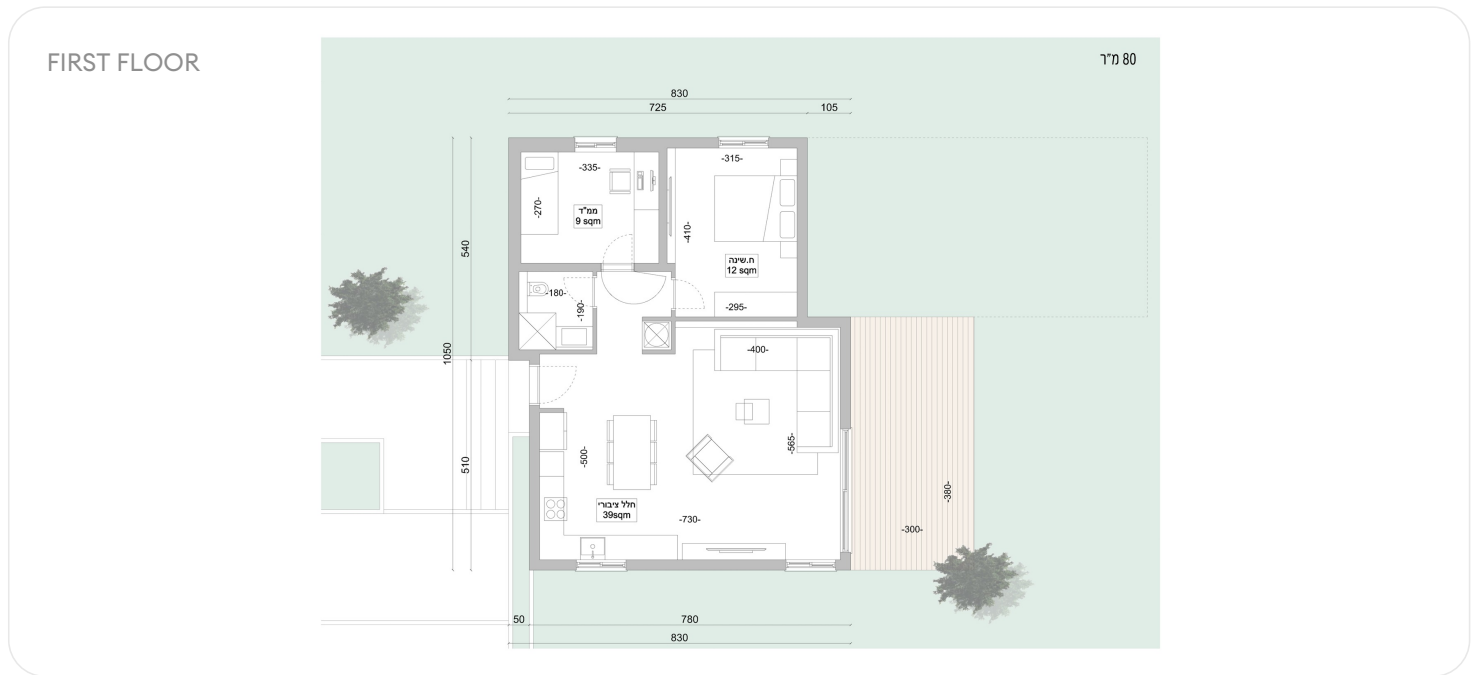

04.06.2026

PRIVATE HOUSE 520, 80 M²

Yafit, YAFT-520

Property type	Private House	PRICE ₪ 1 390 000
Rooms	3	
Floors	1	
Balcony	no	
Garden	no	
Planned delivery date	2Q 2028	

HOUSE LOCATION

04.06.2026

EXTERIOR

INTERIOR

We're proud to present our expandable home model: a smartly designed home tailored for growing families. The house is uniquely positioned at the edge of the plot, allowing for future expansion from 80 square meters up to 220 square meters without compromising garden space. This is a smart investment that lets you start small and expand your home as your needs and finances grow.