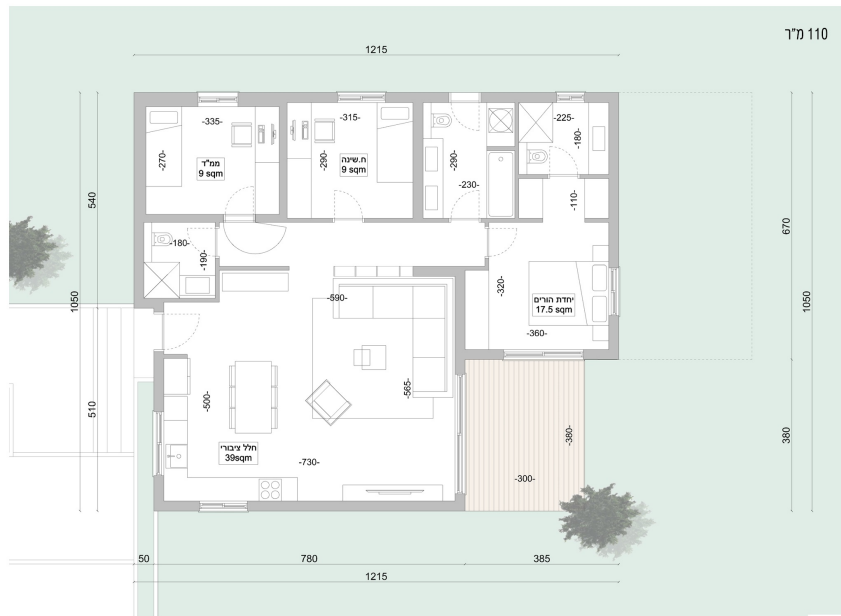

04.06.2026

PRIVATE HOUSE 517, 80 M<sup>2</sup>

Yafit, YAFT-517

קומה ראשונה

קומה שנייה

סוג הנכס

בית פרטי

שטח מגרש, מ"ר

561.41

שטח במ"ר

110

חדרים

4

קומות

1

מרפסת

## INTERIOR

We're proud to present our expandable home model: a smartly designed home tailored for growing families. The house is uniquely positioned at the edge of the plot, allowing for future expansion from 80 square meters up to 220 square meters without compromising garden space. This is a smart investment that lets you start small and expand your home as your needs and finances grow.