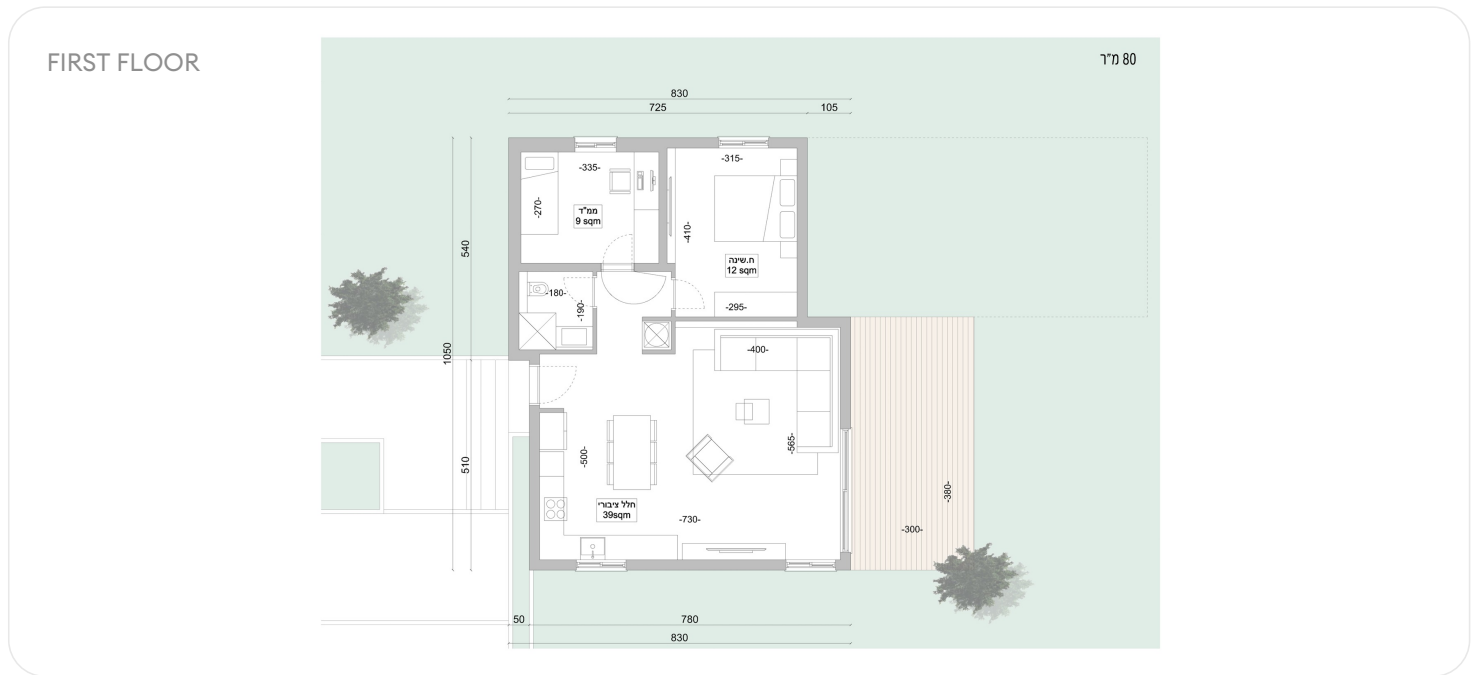

04.06.2026

PRIVATE HOUSE 516, 80 M²

Yafit, YAFT-516

Property type	Private House	PRICE ₪ 1 510 000
Rooms	3	
Floors	1	
Balcony	no	
Garden	no	
Planned delivery date	2Q 2028	

HOUSE LOCATION

04.06.2026

EXTERIOR

INTERIOR

We're proud to present our expandable home model: a smartly designed home tailored for growing families. The house is uniquely positioned at the edge of the plot, allowing for future expansion from 80 square meters up to 220 square meters without compromising garden space. This is a smart investment that lets you start small and expand your home as your needs and finances grow.