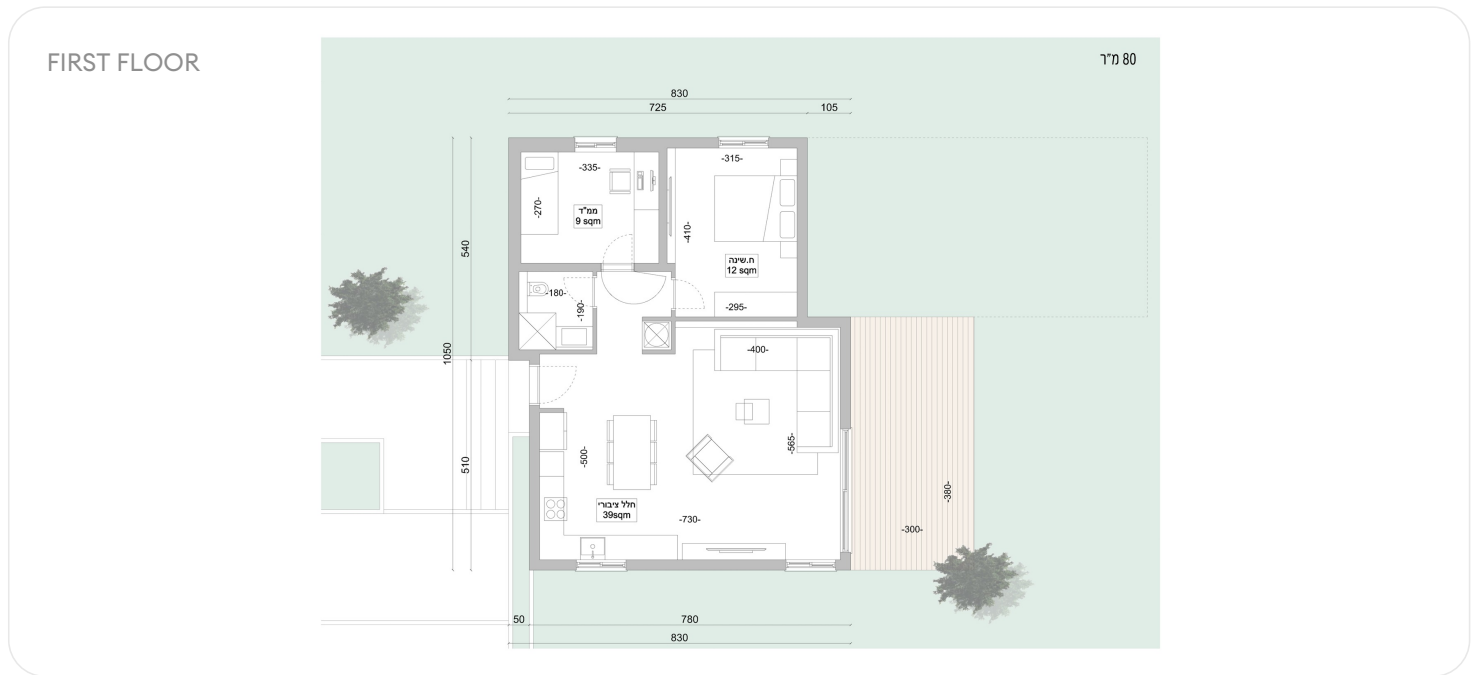

04.06.2026

PRIVATE HOUSE 514, 80 M²

Yafit, YAFT-514

Property type	Private House	PRICE ₪ 1 510 000
Rooms	3	
Floors	1	
Balcony	no	
Garden	no	
Planned delivery date	2Q 2028	

HOUSE LOCATION

04.06.2026

EXTERIOR

INTERIOR

We're proud to present our expandable home model: a smartly designed home tailored for growing families. The house is uniquely positioned at the edge of the plot, allowing for future expansion from 80 square meters up to 220 square meters without compromising garden space. This is a smart investment that lets you start small and expand your home as your needs and finances grow.