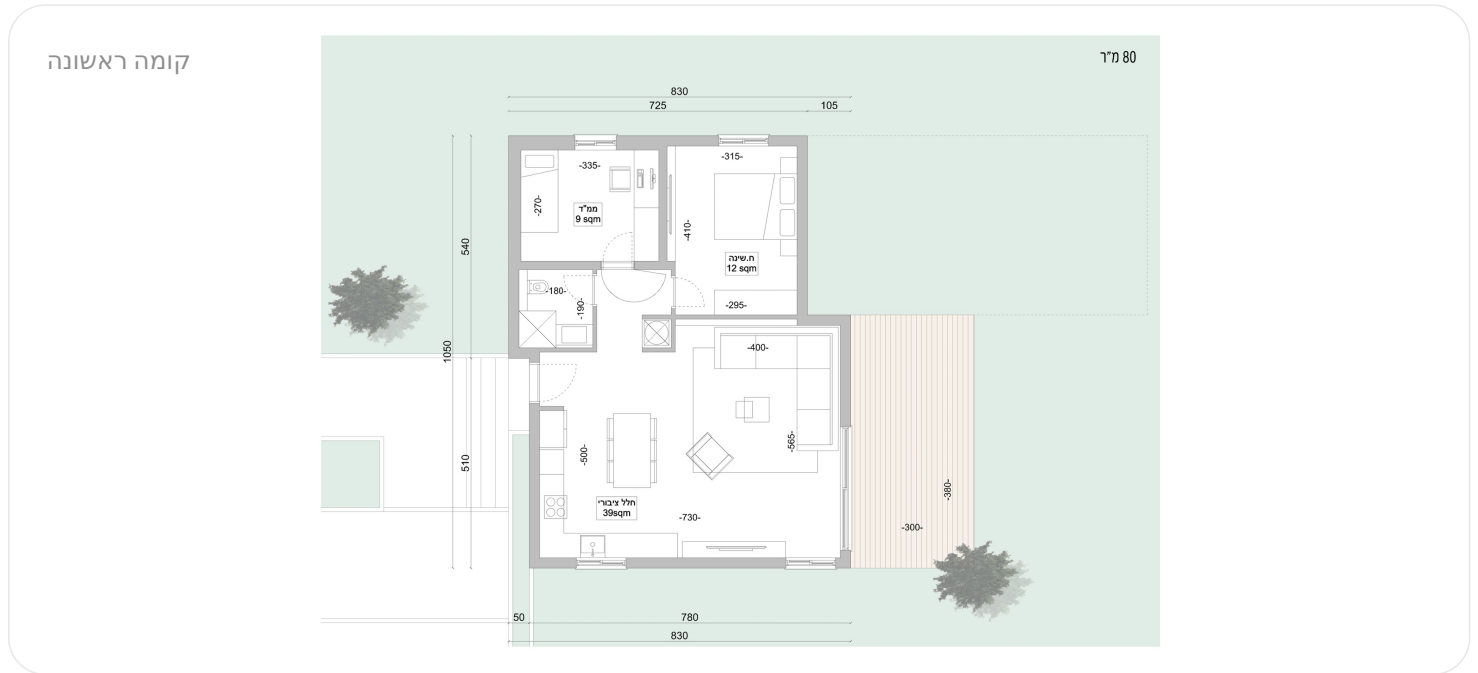

04.06.2026

PRIVATE HOUSE 515, 80 M<sup>2</sup>

Yafit, YAFT-515

סוג הנכס	בית פרטי	<b>PRICE</b> <b>1 510 000 ₪</b>
שטח מגרש, מ"ר	535.76	
שטח במ"ר	80	
חדרים	3	
קומות	1	
מרפסת	לא	
גינה	לא	
תאריך מסירה משוער	2Q 2028	

## INTERIOR

We're proud to present our expandable home model: a smartly designed home tailored for growing families. The house is uniquely positioned at the edge of the plot, allowing for future expansion from 80 square meters up to 220 square meters without compromising garden space. This is a smart investment that lets you start small and expand your home as your needs and finances grow.