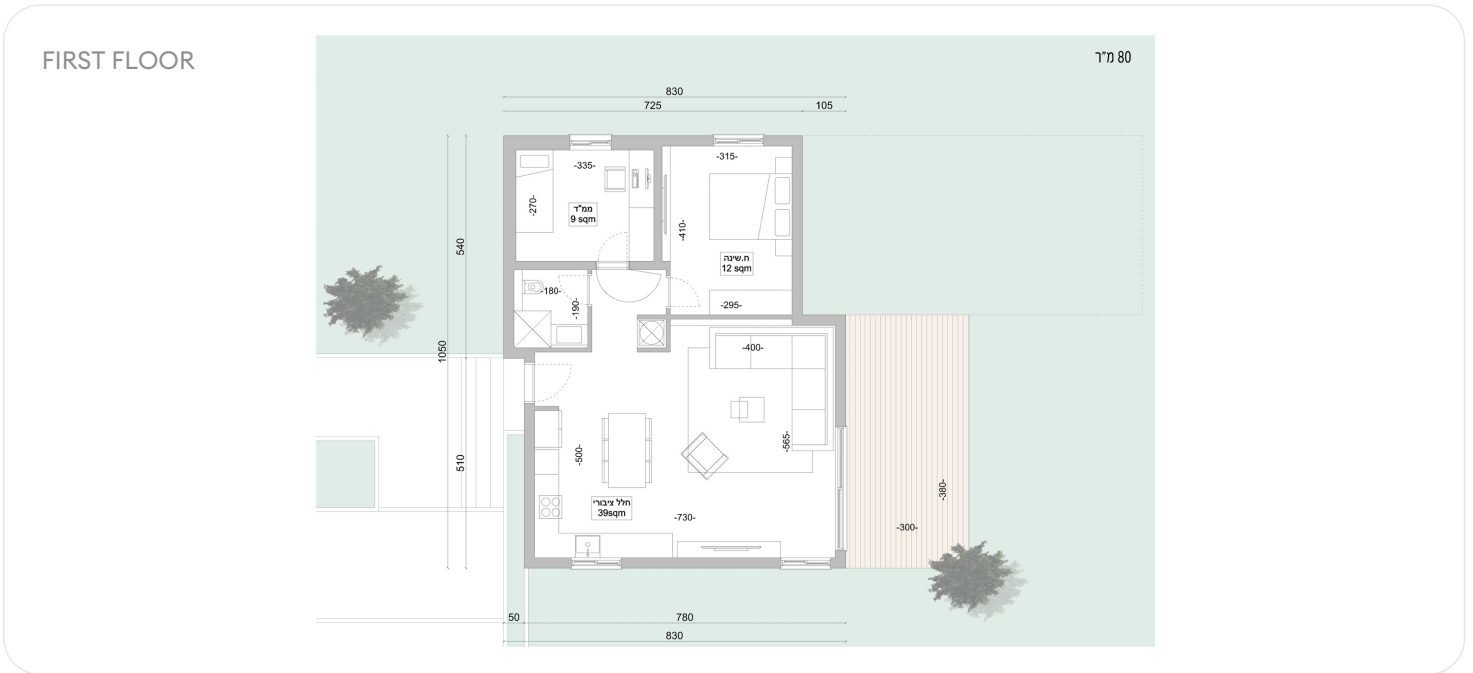

04.06.2026

PRIVATE HOUSE 519, 80 M²

Yafit, YAFT-519

Property type	Private House	PRICE ₪ 1 390 000
Rooms	3	
Floors	1	
Balcony	no	
Garden	no	
Planned delivery date	2Q 2028	

HOUSE LOCATION

04.06.2026

EXTERIOR

INTERIOR

We're proud to present our expandable home model: a smartly designed home tailored for growing families. The house is uniquely positioned at the edge of the plot, allowing for future expansion from 80 square meters up to 220 square meters without compromising garden space. This is a smart investment that lets you start small and expand your home as your needs and finances grow.