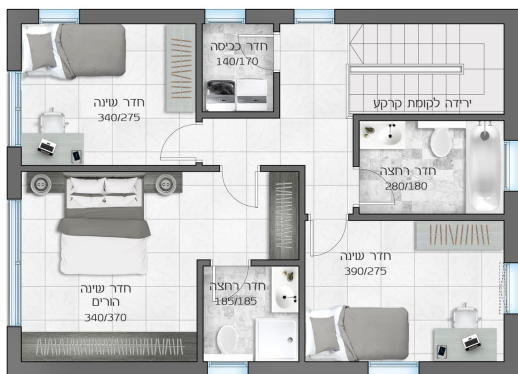

04.06.2026

DOUBLE ROOF 263-4, 165 M²

Maale Efraim, MLEF-263-4

FIRST FLOOR

דגם ירדן
קומה -1
5 חדרים + מרפסת
שטח דירה 165 מ"ר

SECOND FLOOR

דגם ירדן
קומה 1
5 חדרים + מרפסת
שטח דירה 165 מ"ר

Property type

Two families with roof

PRICE

Rooms

5

₪ 1 980 000

Balcony

yes

Garden

no

Planned delivery date

4Q 2027

HOUSE LOCATION

EXTERIOR

We're proud to present our spacious duplex apartments: 160 square meters of carefully designed living space, available in two styles. Choose a garden duplex with a private yard (perfect for plant enthusiasts) or a rooftop duplex with a panoramic balcony (ideal for stargazers). These homes are offered at attractive prices that are only set to rise – an exceptional opportunity to invest smartly in a growing city with immense potential.