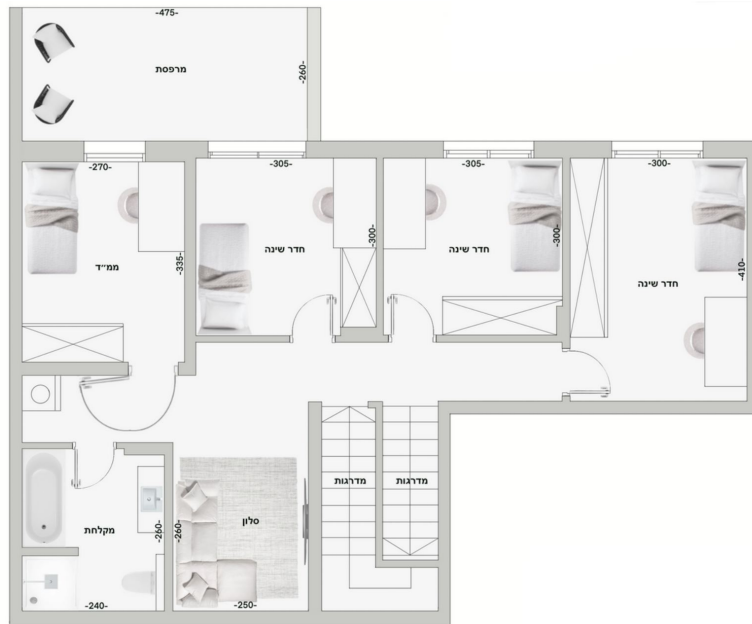

04.06.2026

DOUBLE ROOF 1501-2, 178.7 M²

Mitzpe Dani, DANI-1501-2

FIRST FLOOR

SECOND FLOOR

Property type

Two families with roof

PRICE

Rooms

6

₪ 2 740 000

Floors

2

Balcony

yes

Garden