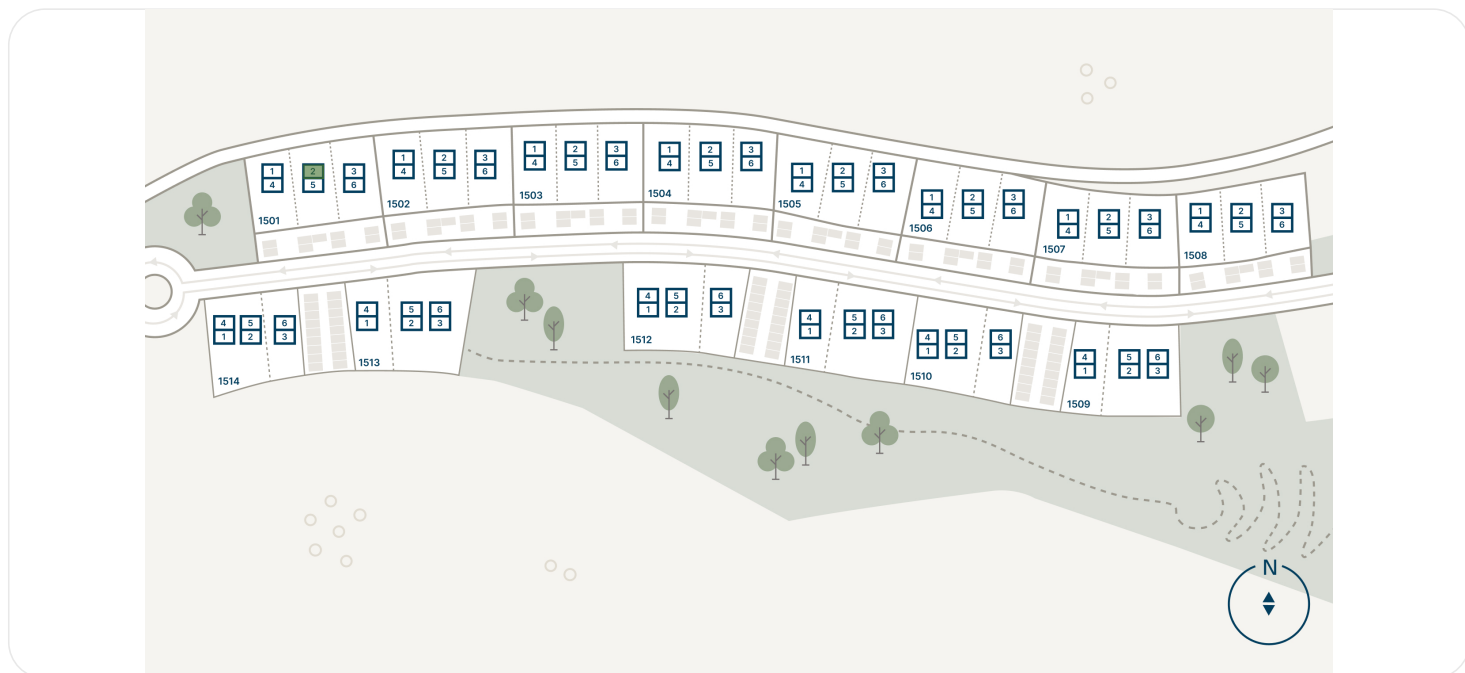

04.06.2026

HOUSE LOCATION