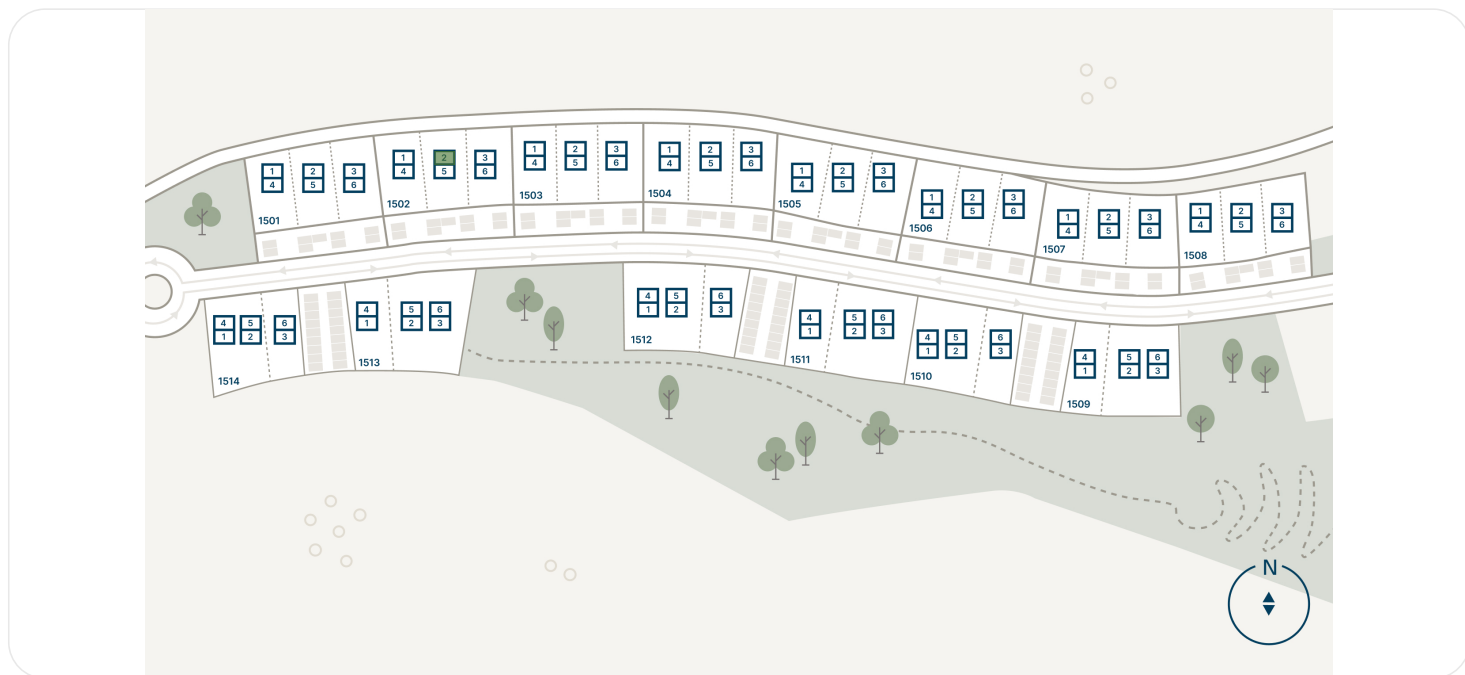

DOUBLE ROOF 1502-2, 178.7 M²

Mitzpe Dani, DANI-1502-2

FIRST FLOOR

SECOND FLOOR

Property type

Two families with roof

PRICE

Rooms

04.06.2026

HOUSE LOCATION

EXTERIOR

04.06.2026

50

families live in this community

20

minutes by car from Jerusalem