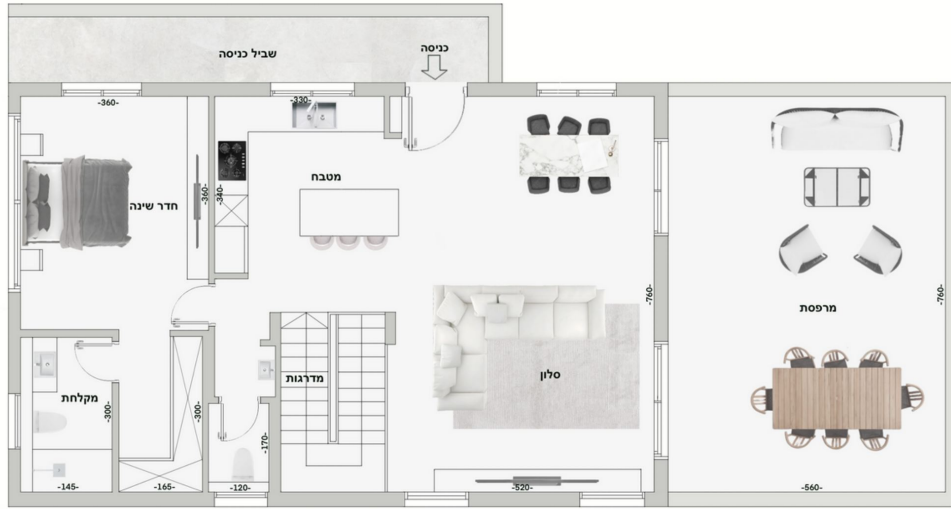

DOUBLE ROOF 1502-2, 178.7 M²

Mitzpe Dani, DANI-1502-2

FIRST FLOOR

SECOND FLOOR

Property type

Two families with roof

PRICE

Rooms

6

₪ 2 740 000

Floors

2

Balcony

yes

Garden

no