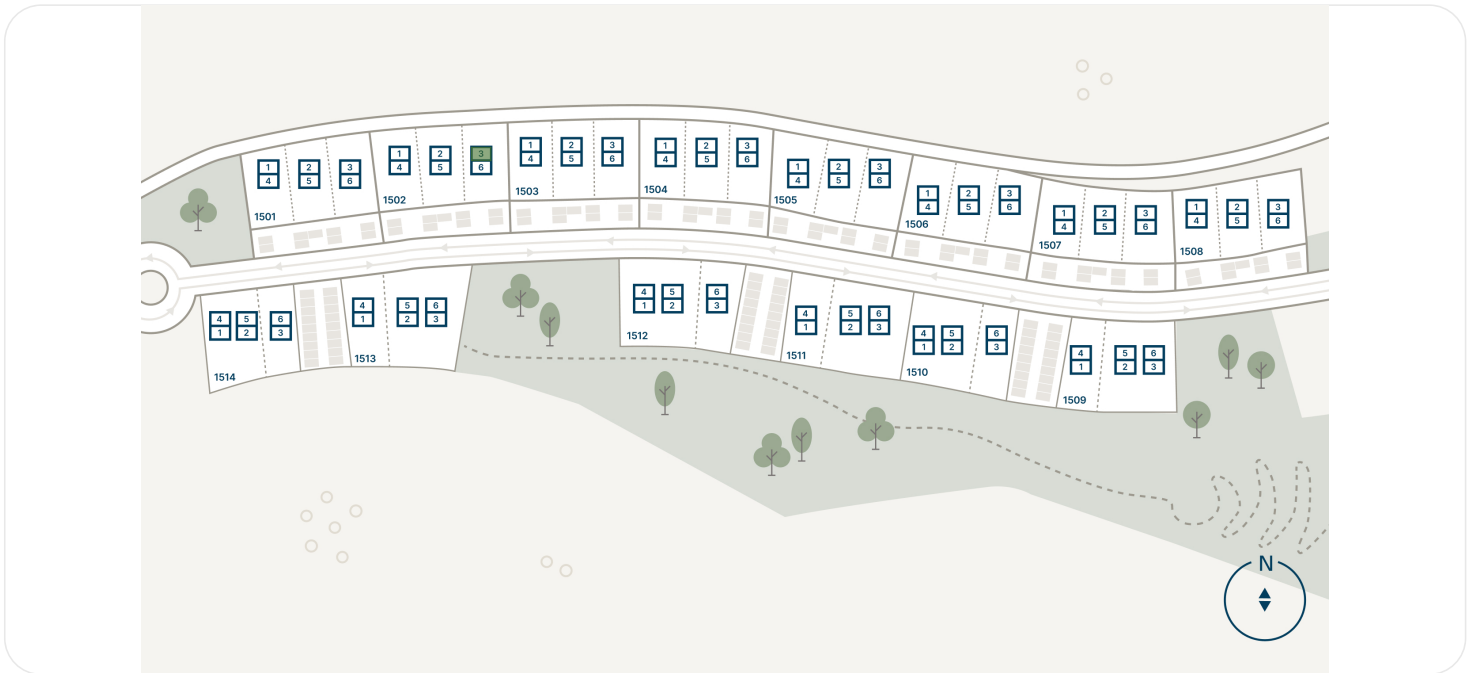

04.06.2026

DOUBLE ROOF 1502-3, 178.7 M<sup>2</sup>

Mitzpe Dani, DANI-1502-3

FIRST FLOOR

SECOND FLOOR

Property type

Two families with roof

PRICE

## HOUSE LOCATION

## EXTERIOR

04.06.2026

50

families live in this community

20

minutes by car from Jerusalem

84

residential units located here