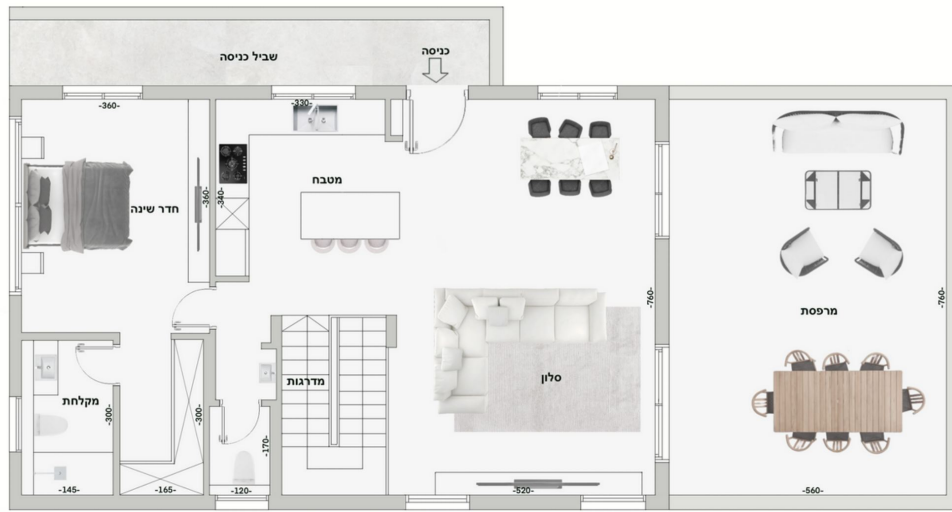

04.06.2026

DOUBLE ROOF 1502-3, 178.7 M<sup>2</sup>

Mitzpe Dani, DANI-1502-3

FIRST FLOOR

SECOND FLOOR

Property type

Two families with roof

PRICE

Rooms

6

₪ 2 740 000

Floors

2

Balcony

yes

Garden