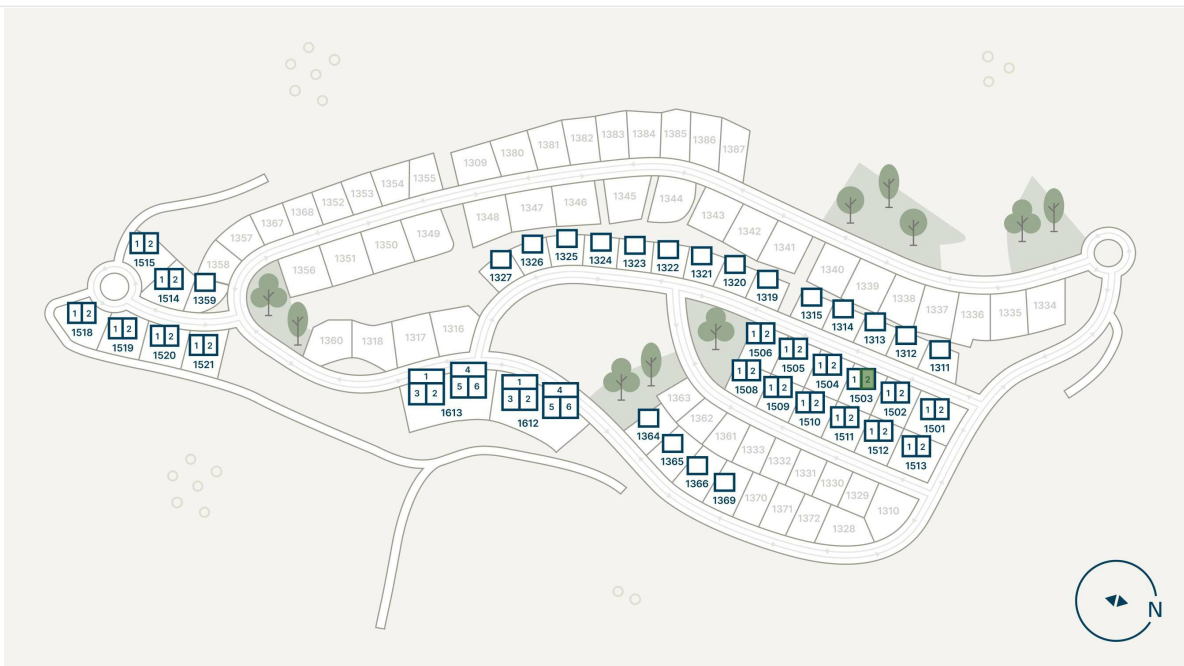

1

Balcony

no

Garden

yes

## HOUSE LOCATION

## EXTERIOR

04.06.2026

DOWNLOAD BROCHURE (PDF)

85

families live in this community

45

minutes by car from Jerusalem

67