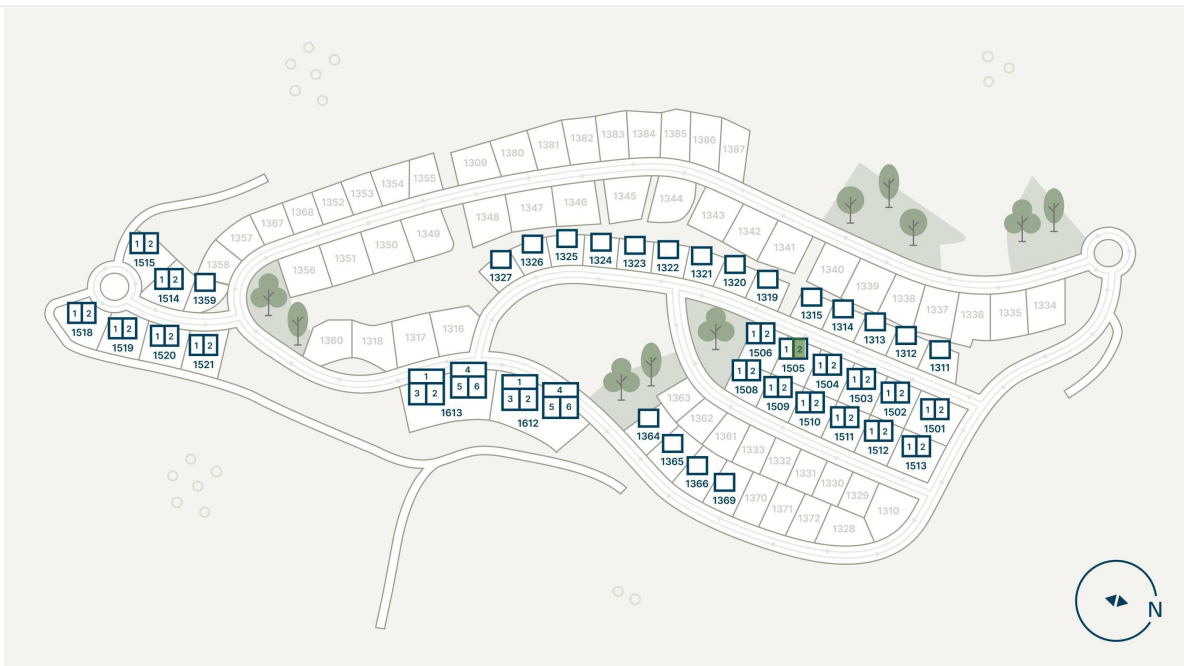

04.06.2026

TWO FAMILIES 1505-2, 122.53 M<sup>2</sup>

Pnei Kedem, PNKD-1505-2

FIRST FLOOR

Property type

Two families

PRICE

Rooms

HOUSE LOCATION

04.06.2026

## EXTERIOR

DOWNLOAD BROCHURE (PDF)

85

families live in this community

45

minutes by car from Jerusalem

67

residential units located here