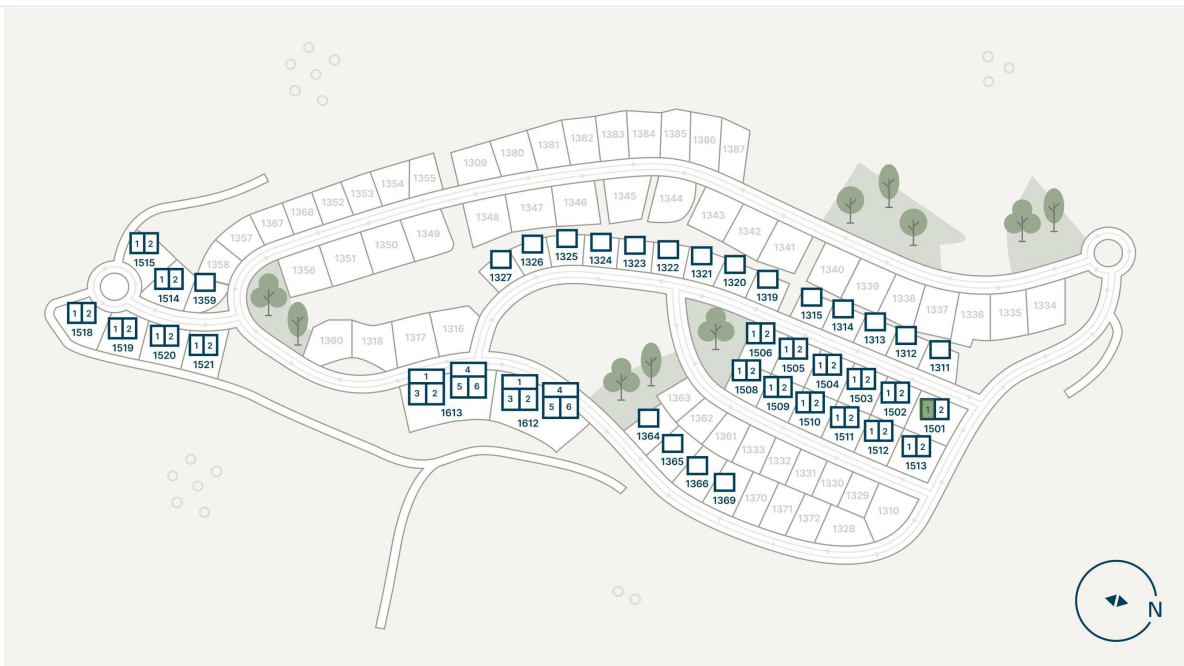

HOUSE LOCATION