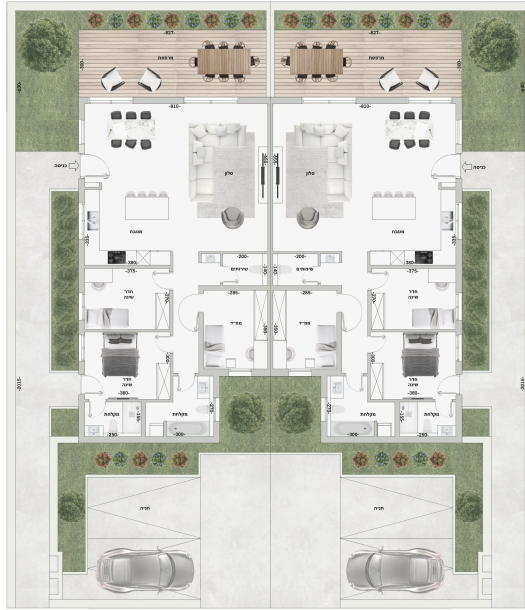

04.06.2026

TWO FAMILIES 1501-1, 122.53 M²

Pnei Kedem, PNKD-1501-1

FIRST FLOOR

Property type

Two families

PRICE

Rooms

4

₪ 2 490 000

Floors

1

Balcony

no

Garden

yes