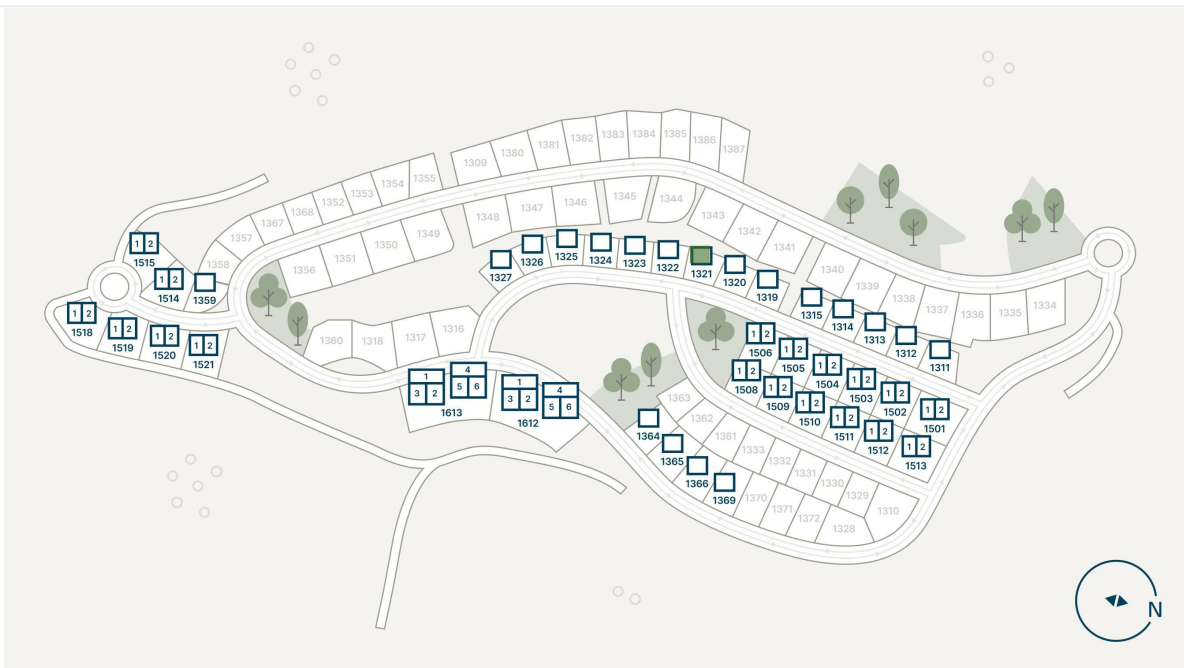

HOUSE LOCATION

EXTERIOR

DOWNLOAD BROCHURE (PDF) 

85

families live in this community

45

minutes by car from Jerusalem

67