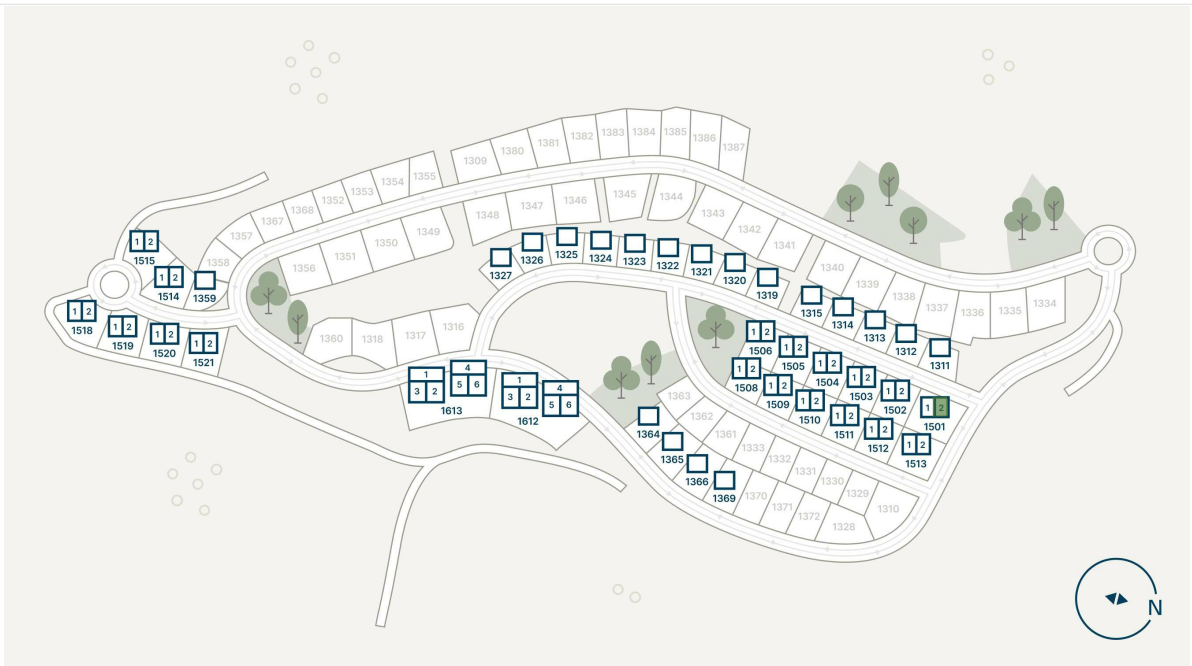

04.06.2026

TWO FAMILIES 1501-2, 122.53 M<sup>2</sup>

Pnei Kedem, PNKD-1501-2

FIRST FLOOR

Property type

Two families

PRICE

Rooms

HOUSE LOCATION

## EXTERIOR

DOWNLOAD BROCHURE (PDF)

85

families live in this community

45

minutes by car from Jerusalem

67

residential units located here