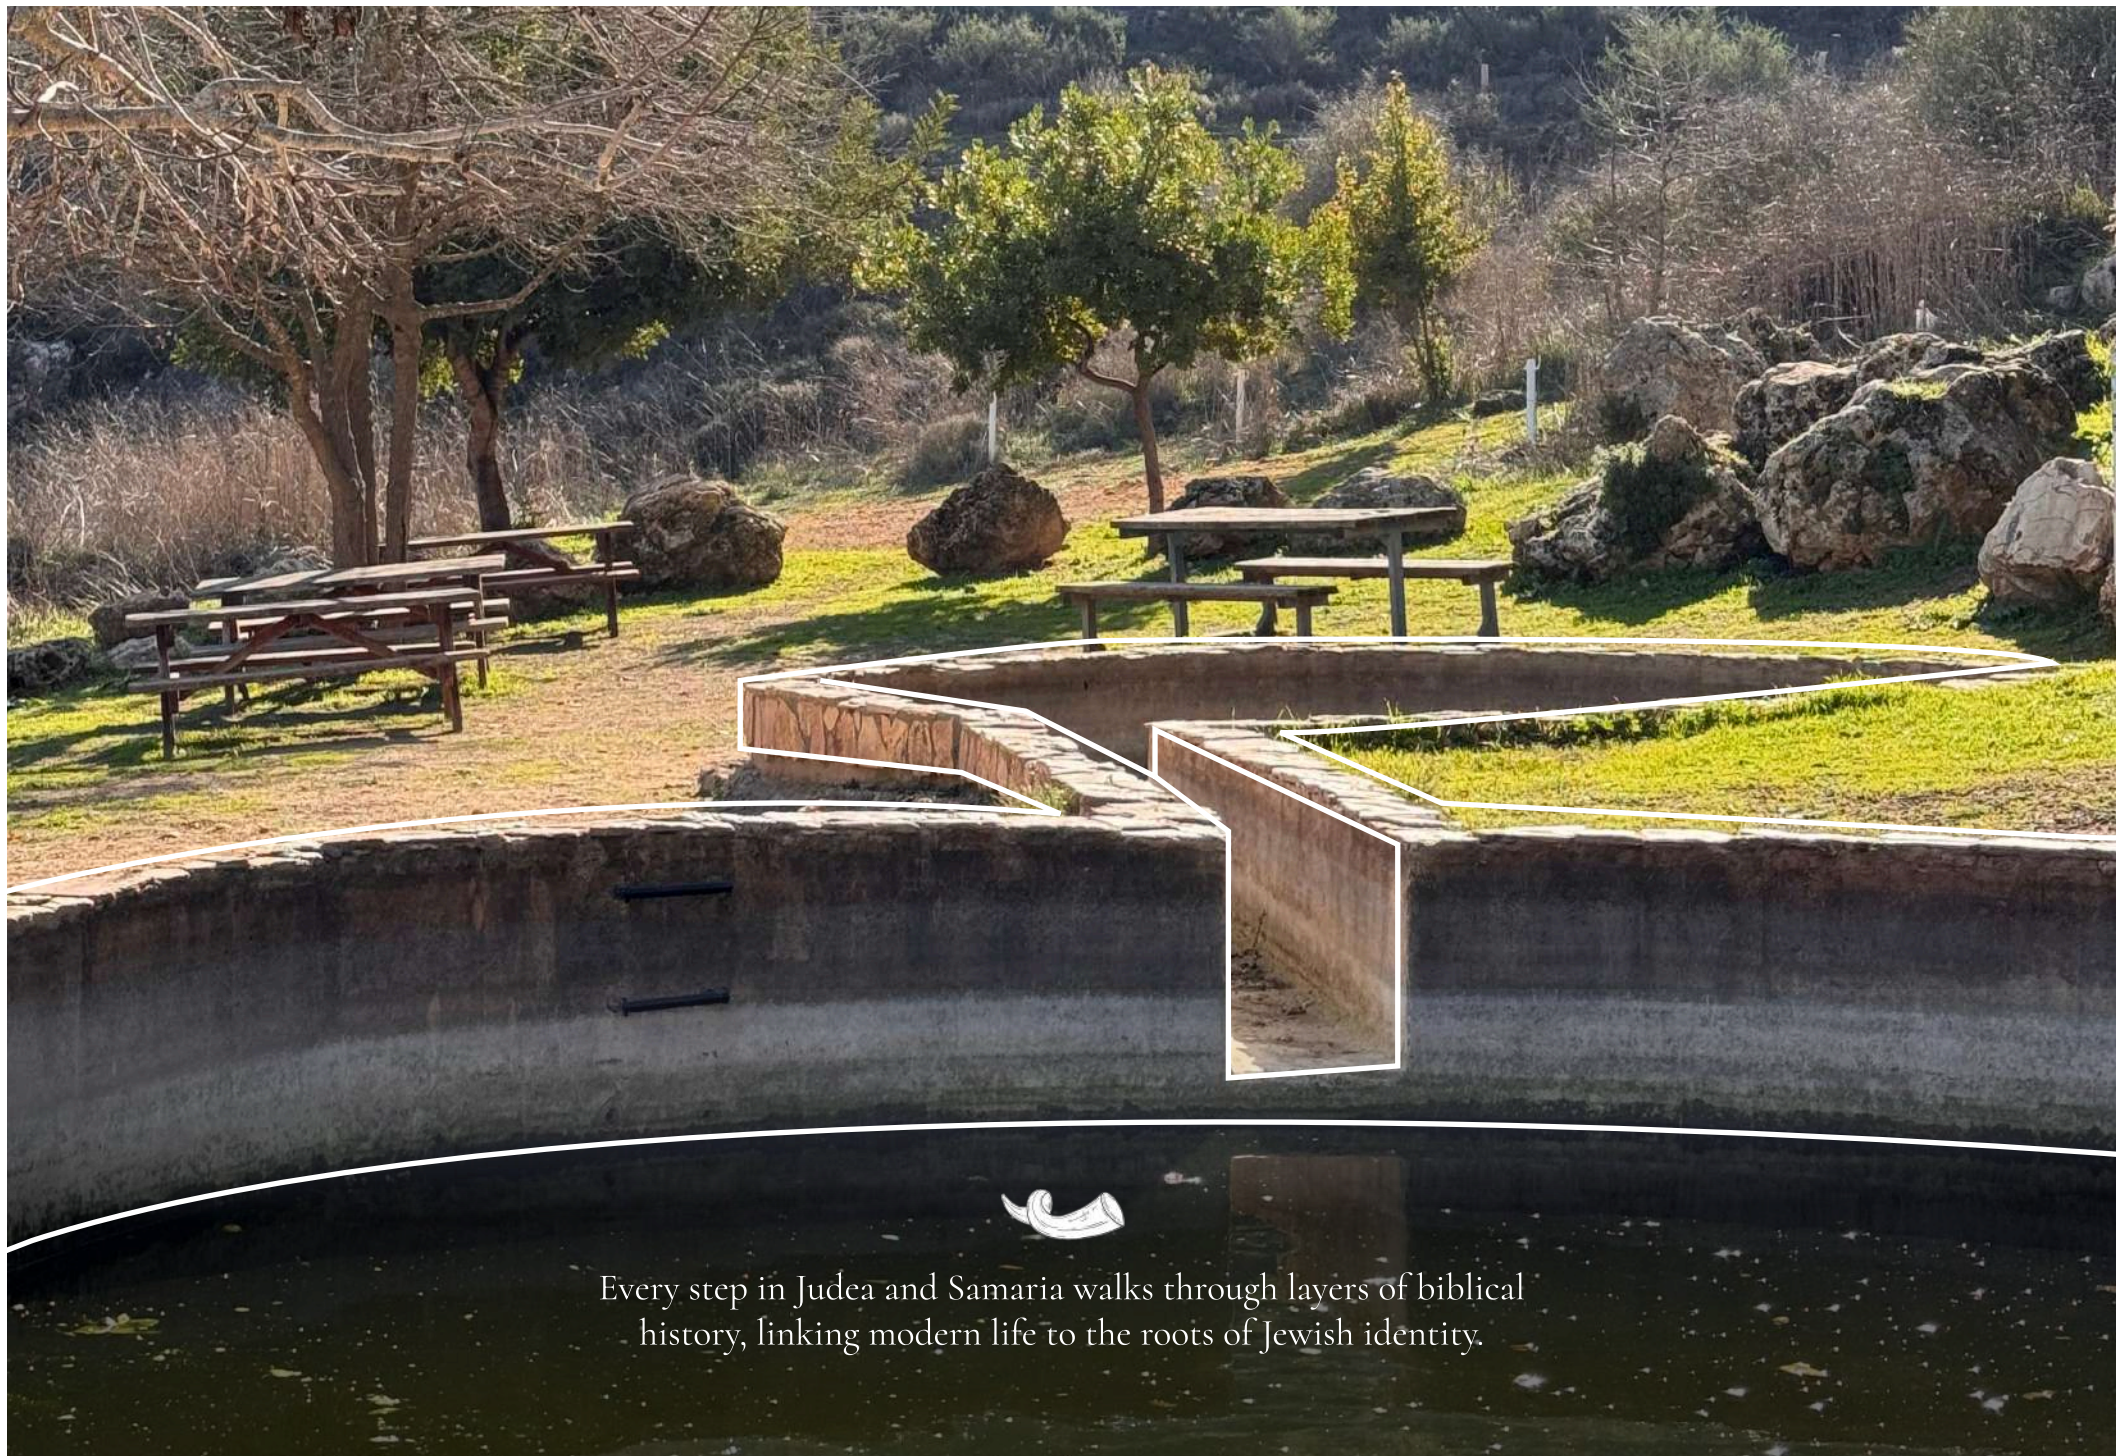

Every step in Judea and Samaria walks through layers of biblical history, linking modern life to the roots of Jewish identity.