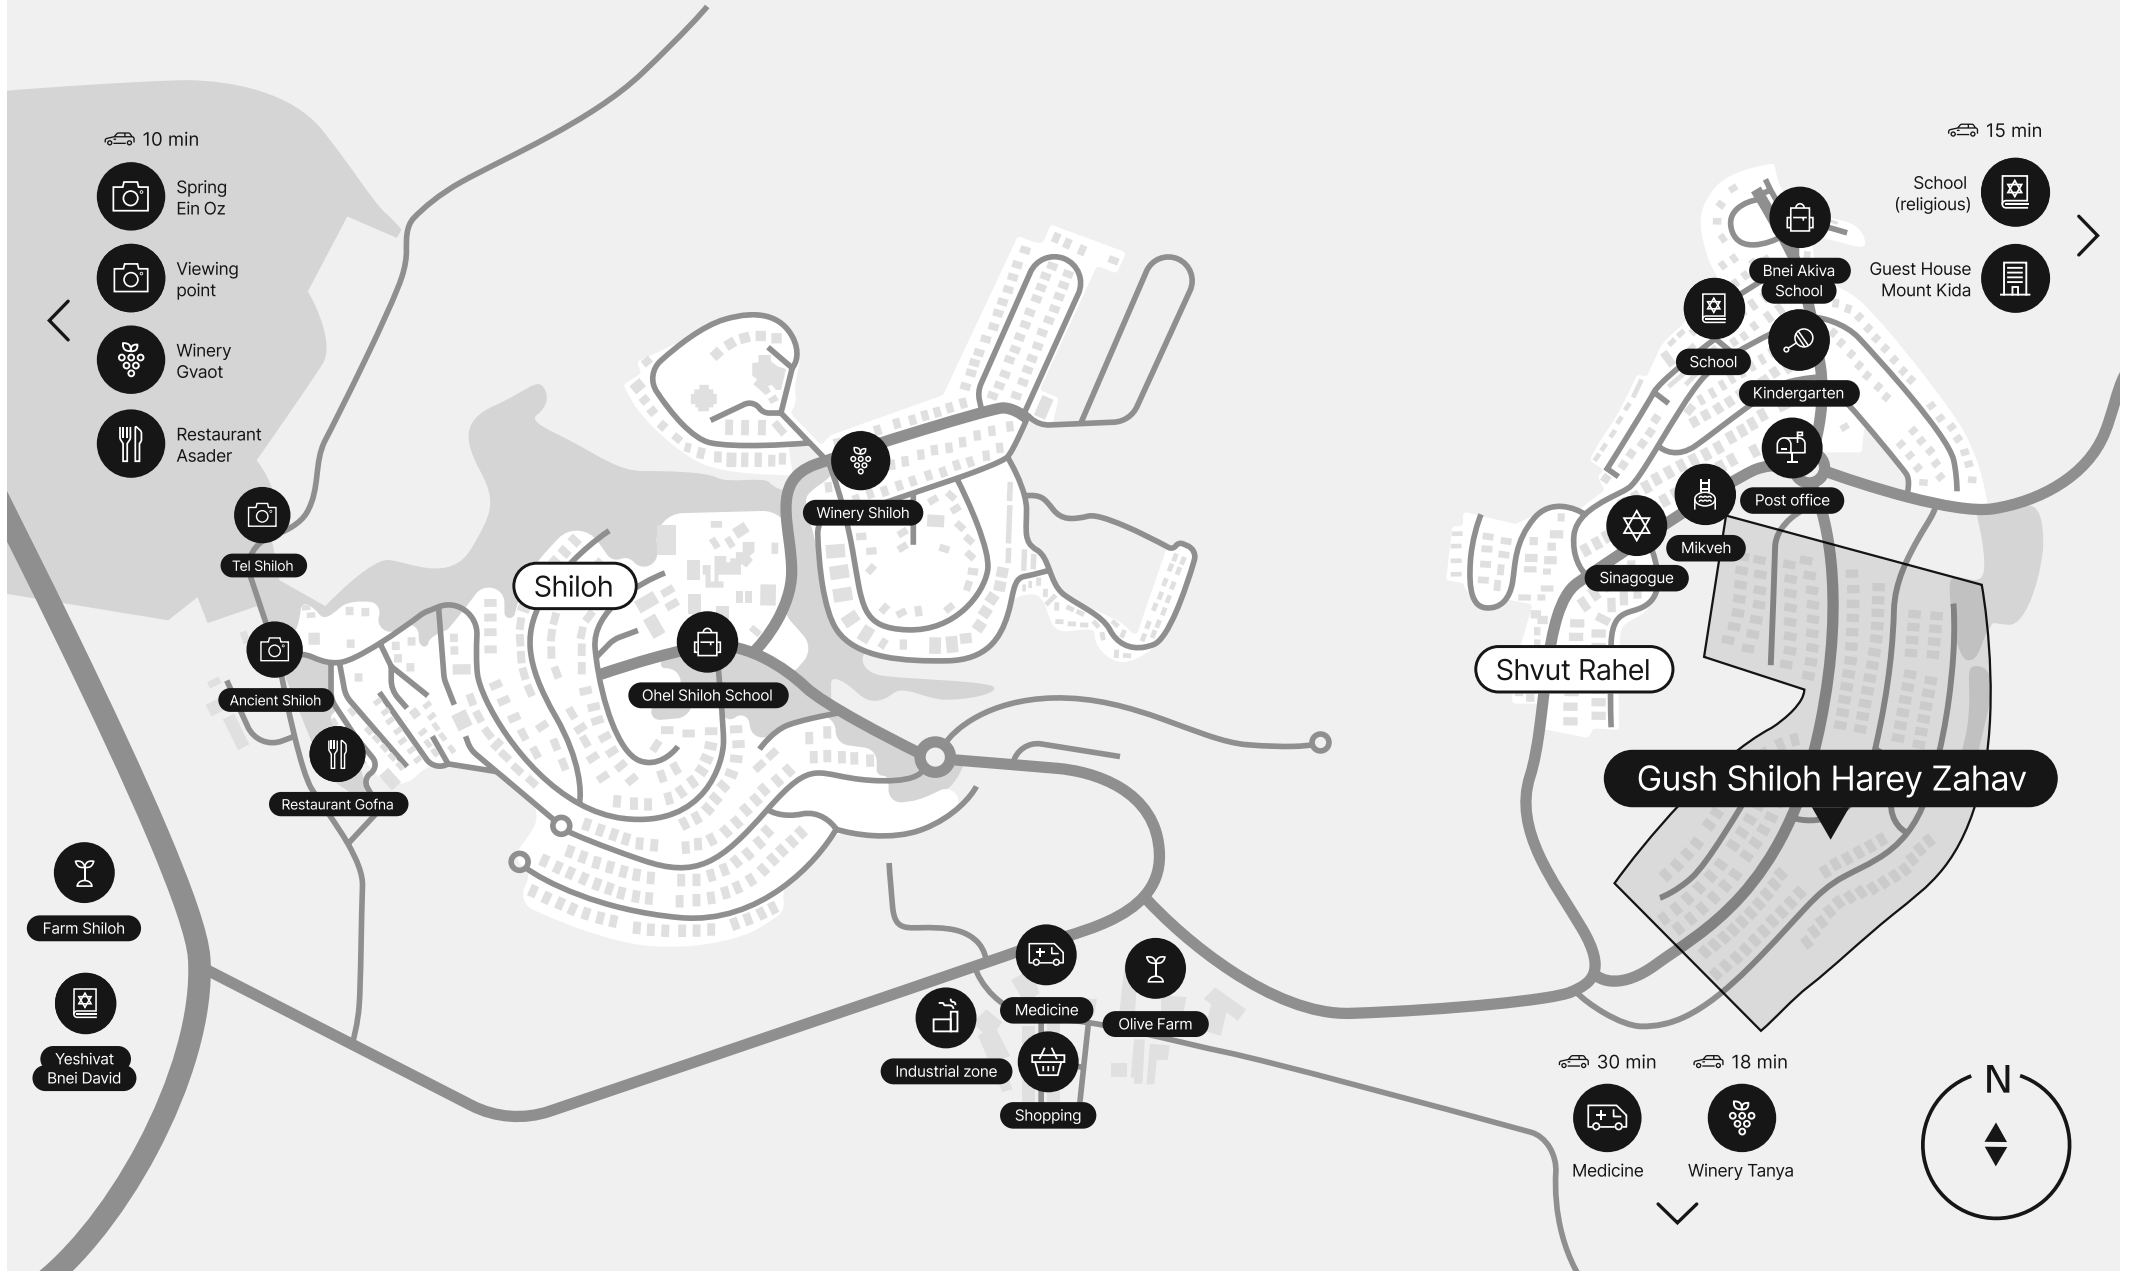

Current Infrastructure