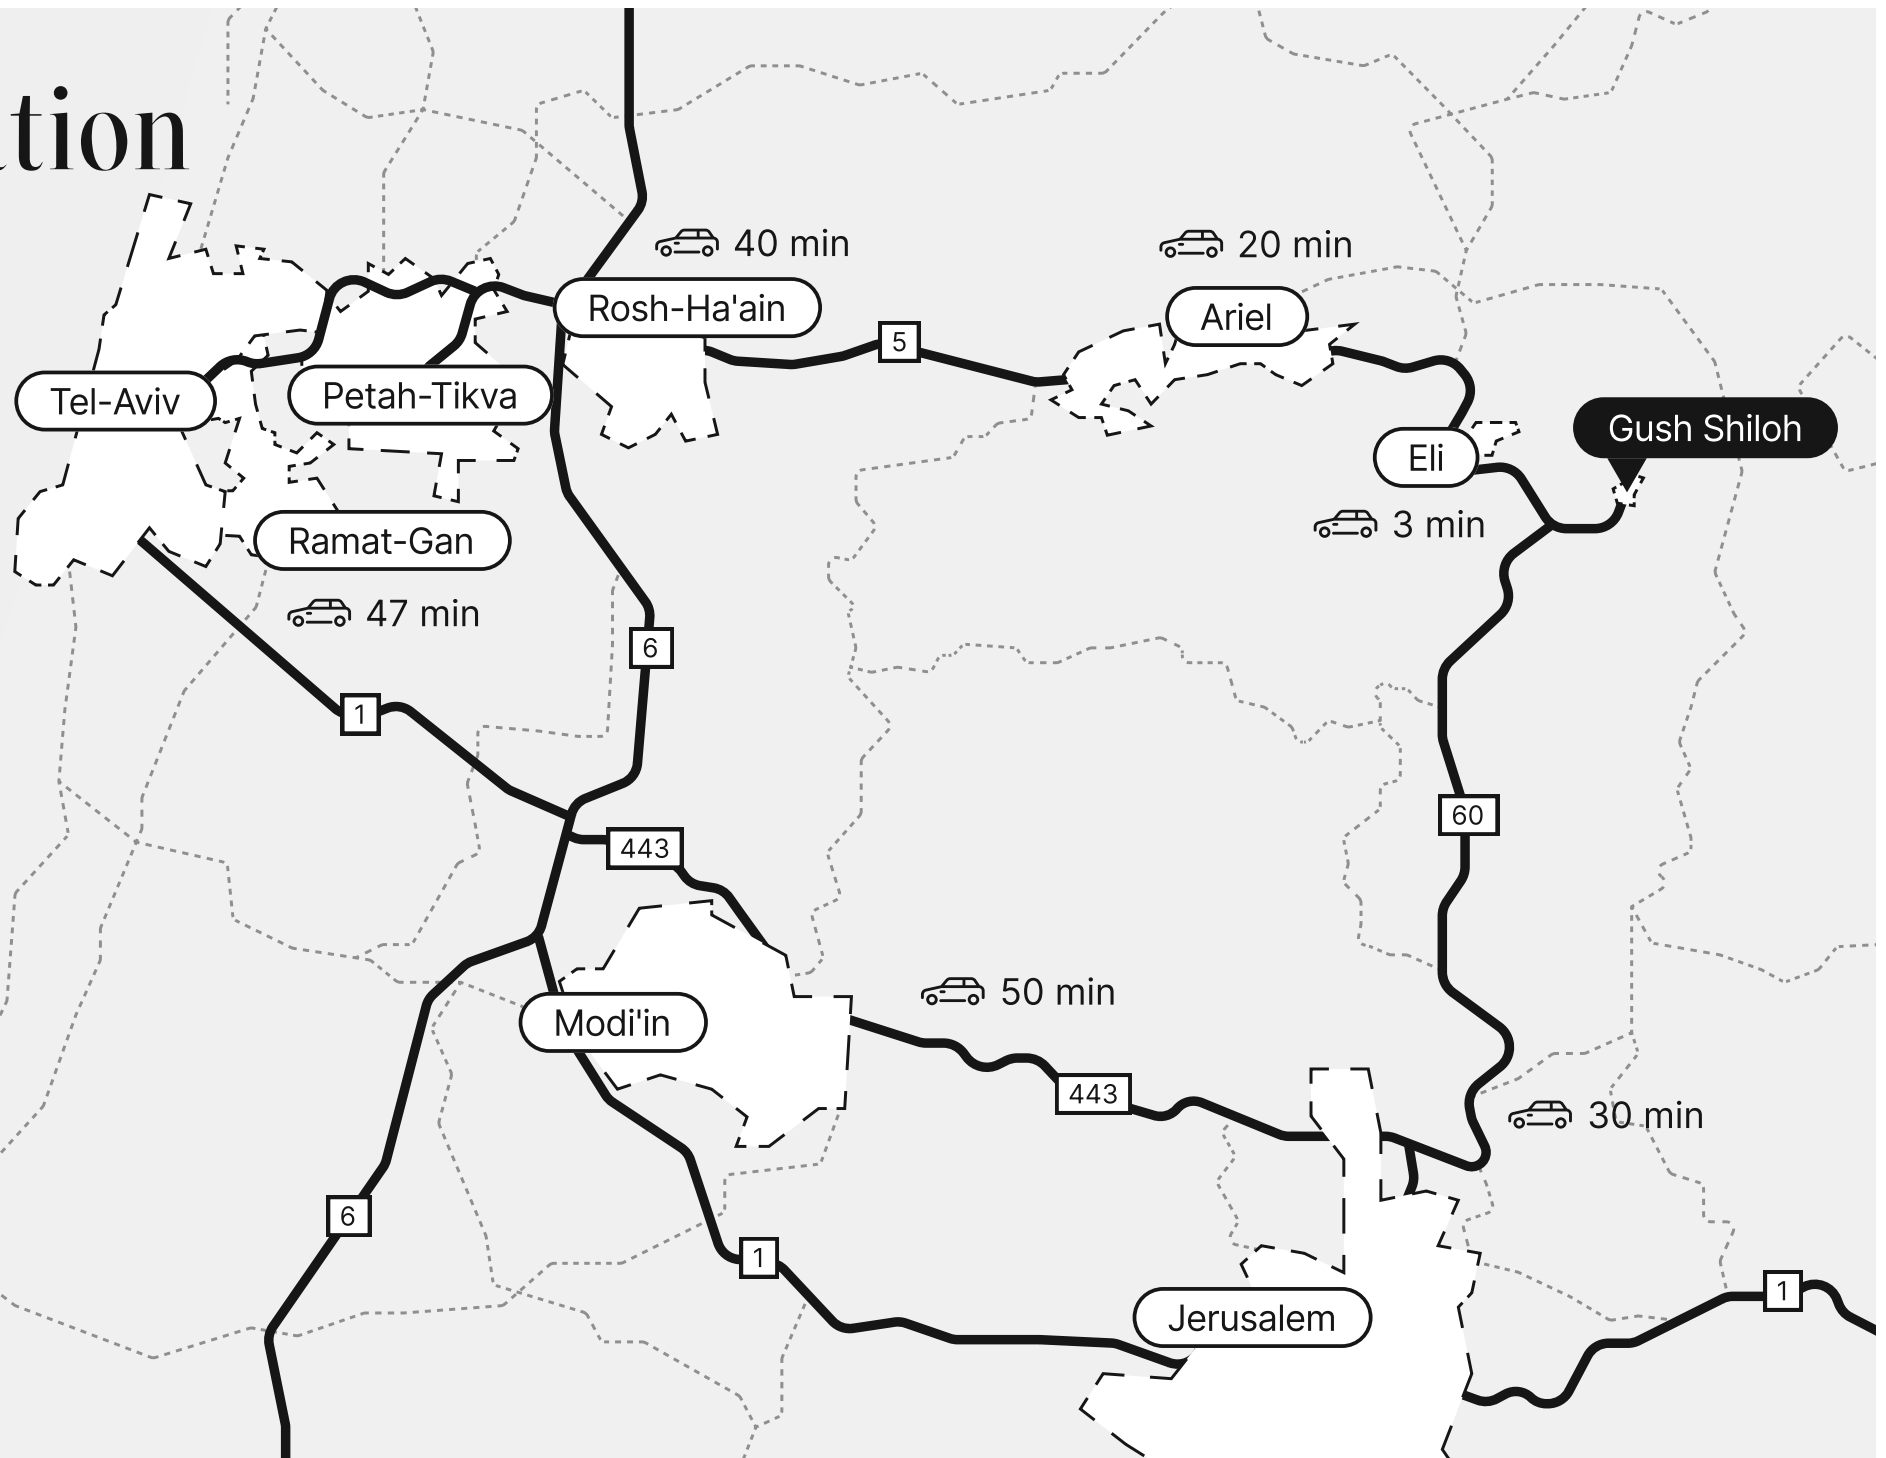

About
Location