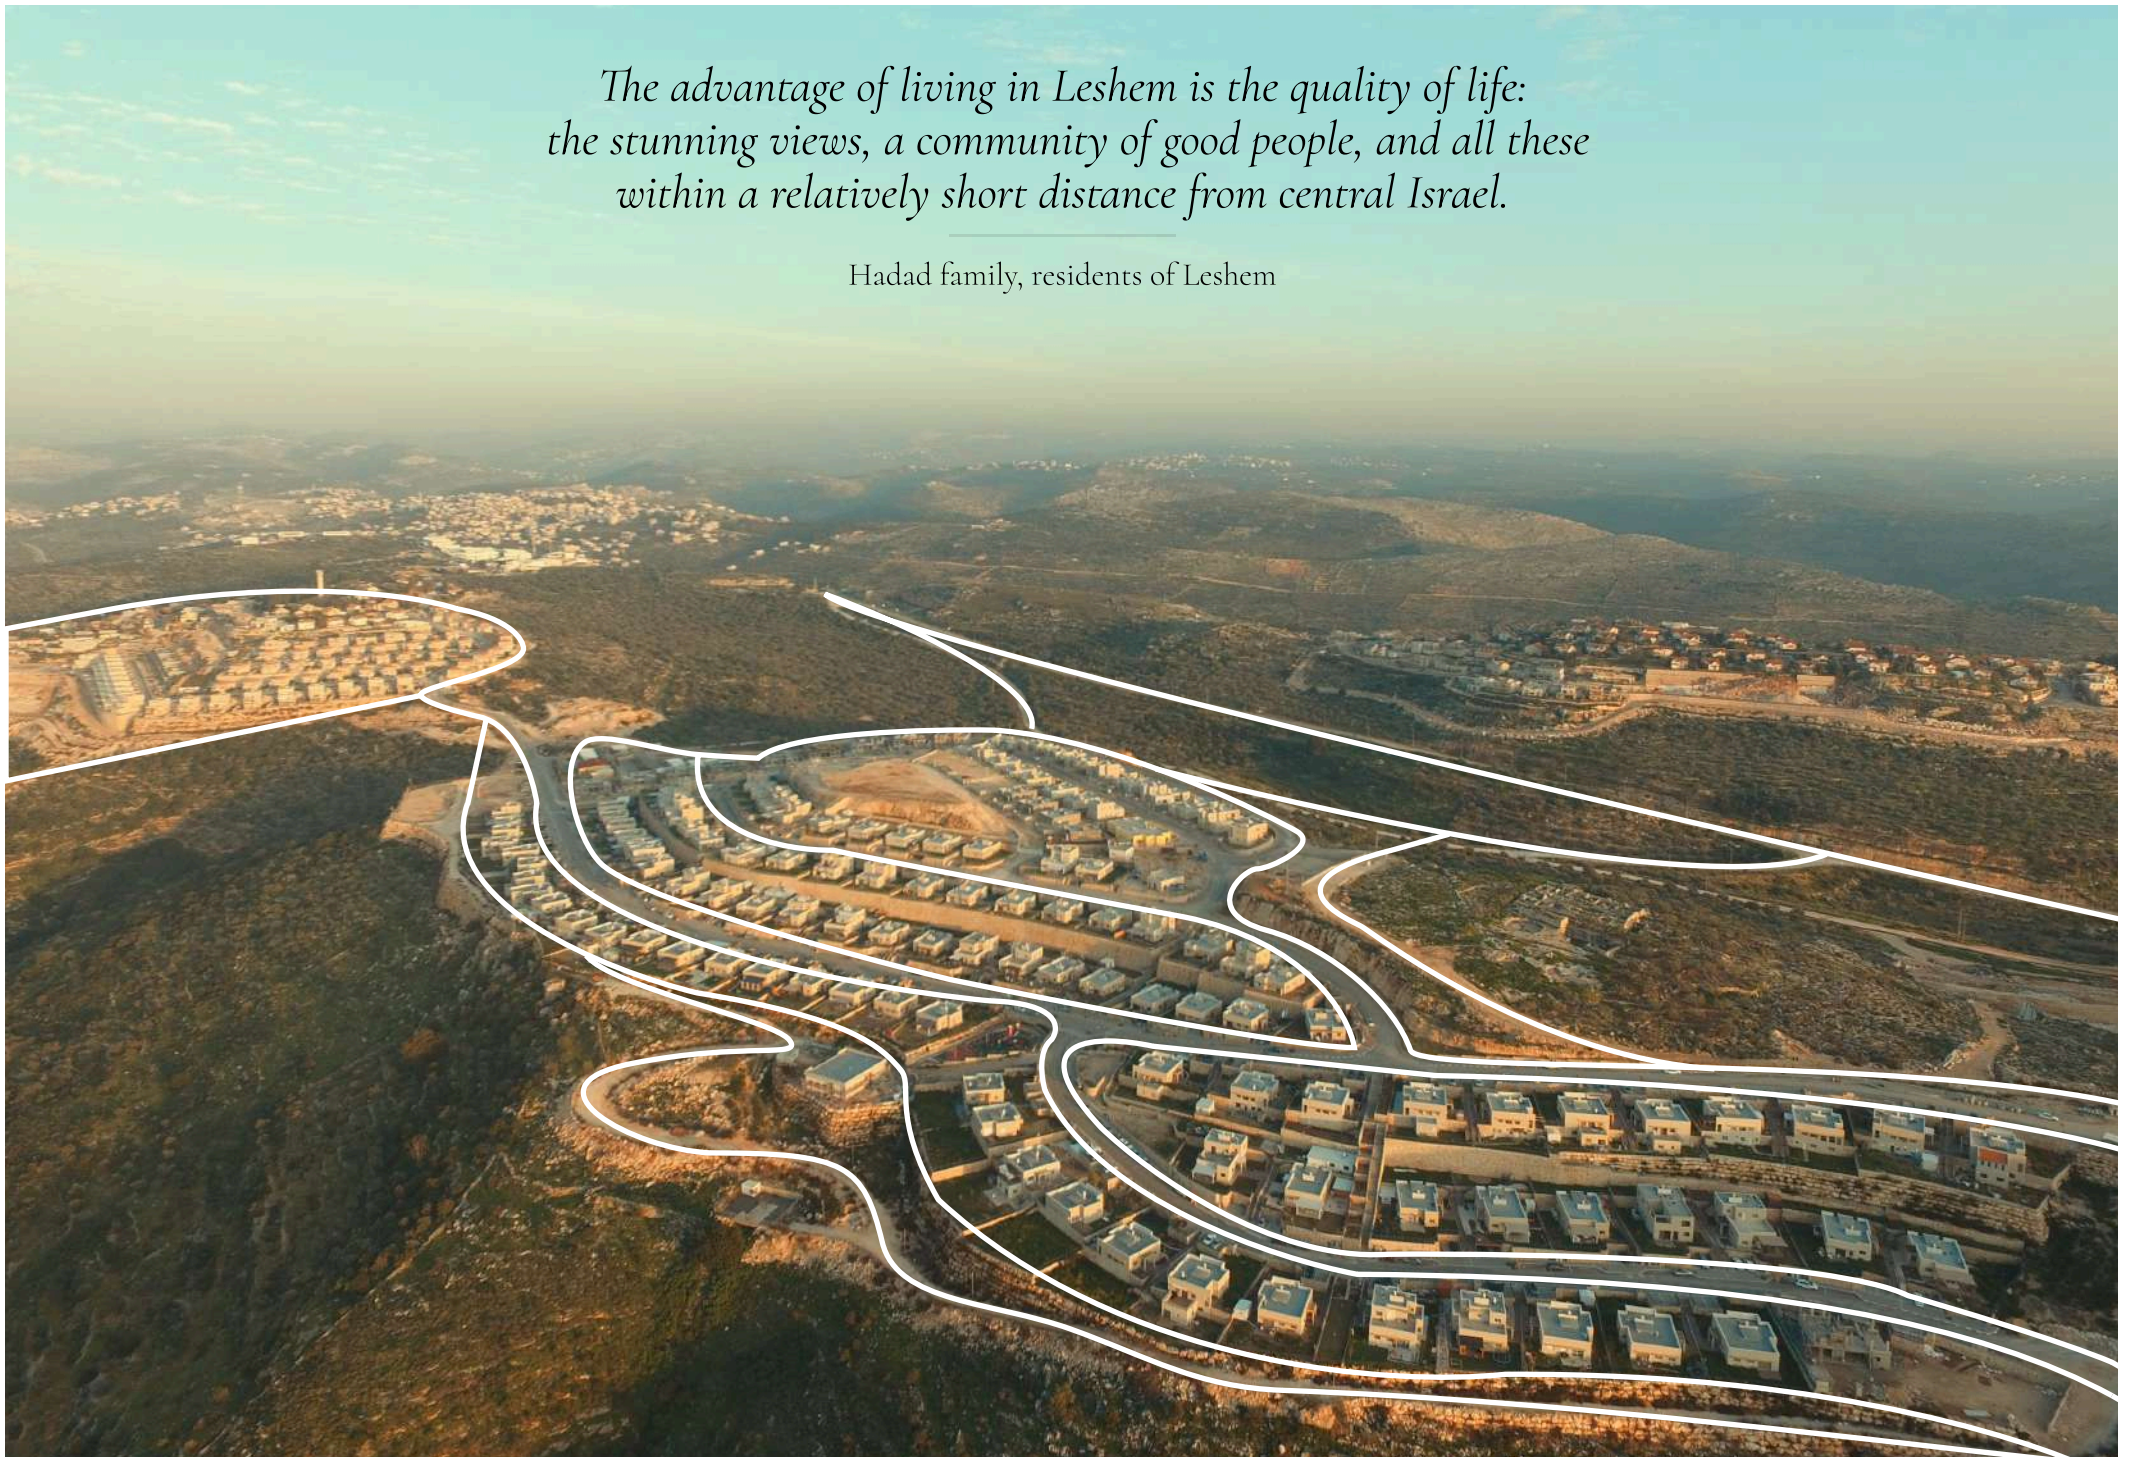

*The advantage of living in Leshem is the quality of life:
the stunning views, a community of good people, and all these
within a relatively short distance from central Israel.*

Hadad family, residents of Leshem