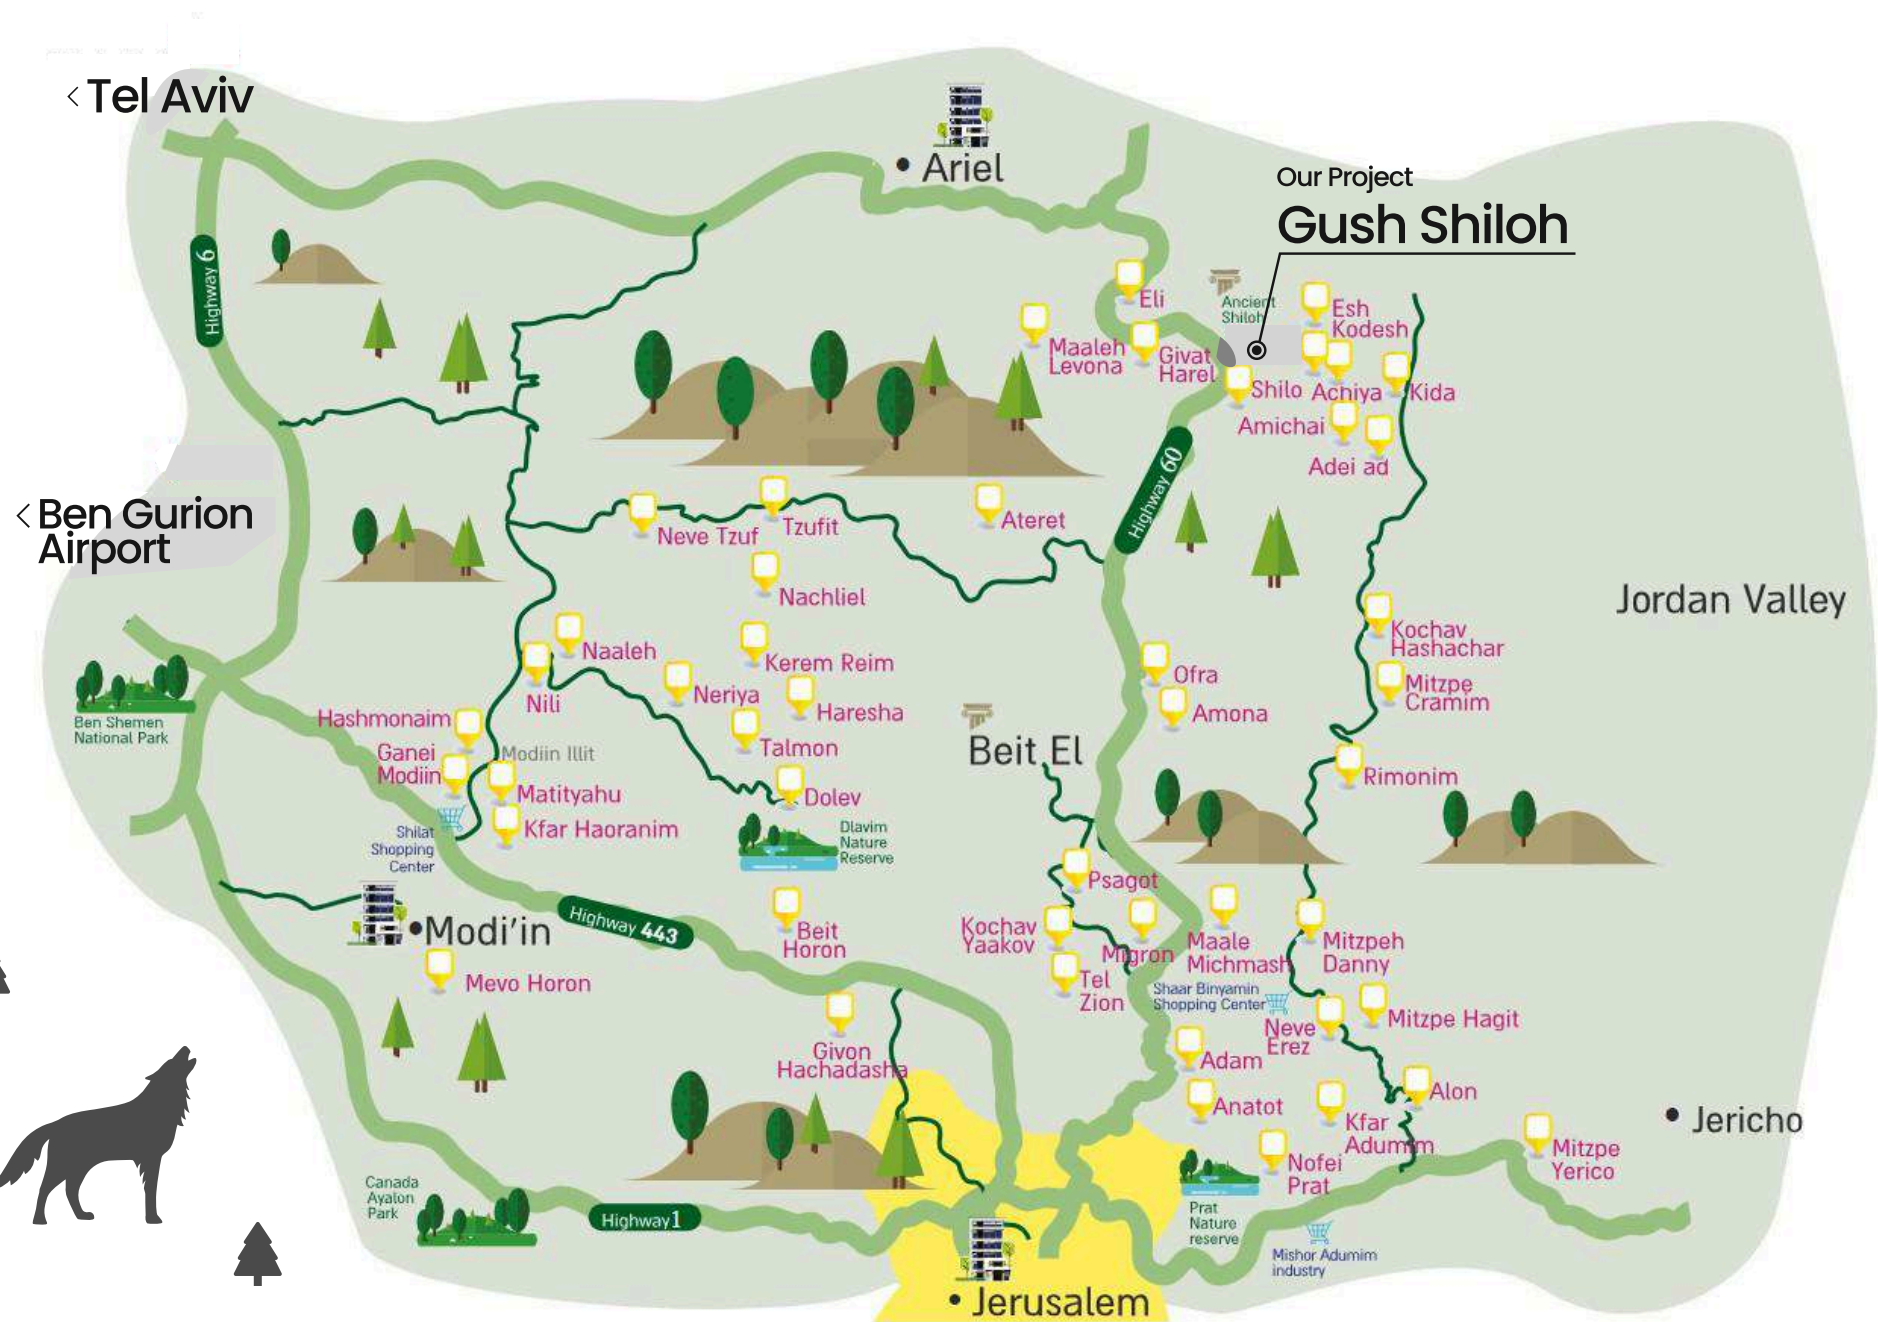

Binyamin Region